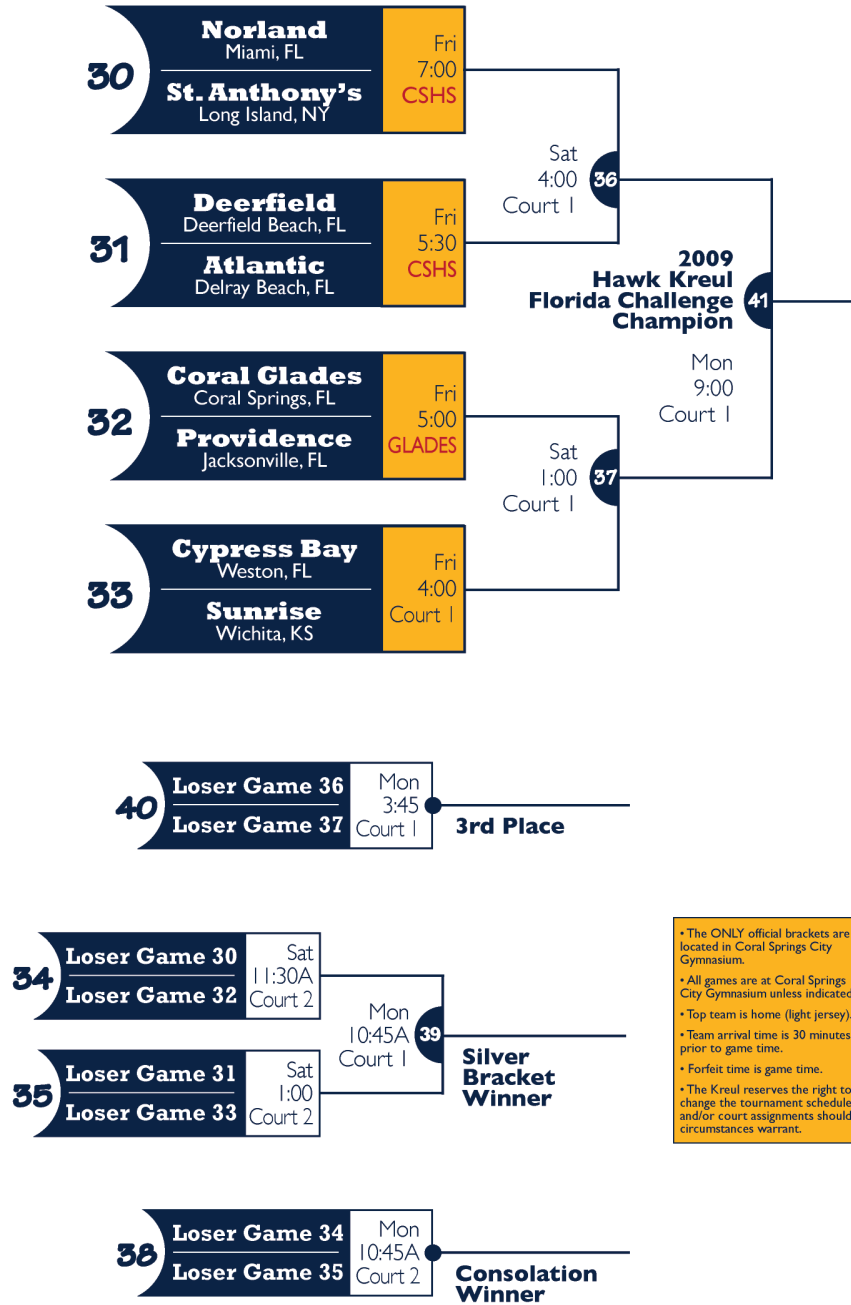

2009 Hawk Kreul Classic Florida Challenge Brackets

The only official brackets are posted in Coral Springs City Gymnasium.

2009 Tournament Dates: Friday, December 18 through Tuesday, December 22

Gyms: Coral Springs City Gym (Court 1 and 2)
2501 Coral Springs Drive
954.345.2200

Coral Springs High (CSHS)
7201 W. Sample Road
Coral Springs

Coral Glades High (GLADES)
2700 Sportsplex Drive
Coral Springs