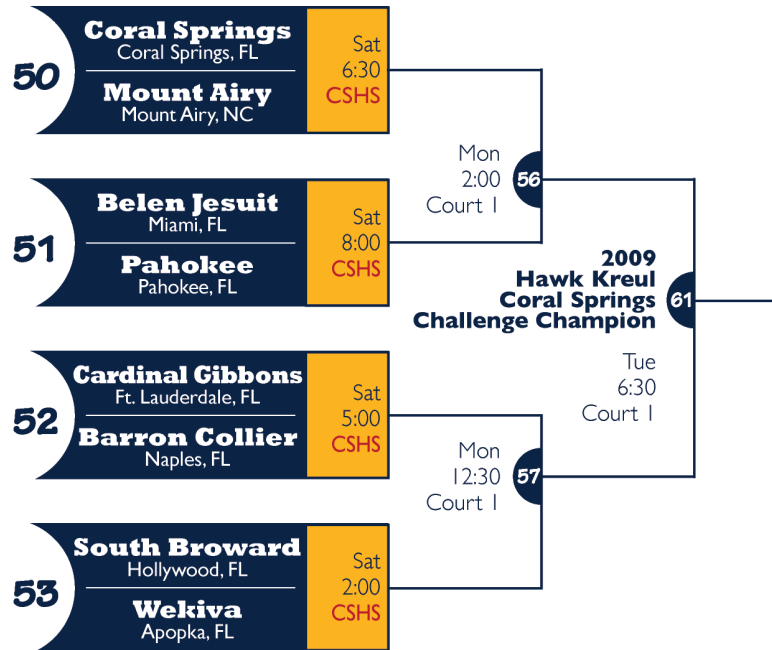

2009 Hawk Kreul Classic Coral Springs Challenge Brackets

The only official brackets are posted in Coral Springs City Gymnasium.

2009 Tournament Dates: Friday, December 18 through Tuesday, December 22

Gyms: Coral Springs City Gym (Court 1 and 2)
2501 Coral Springs Drive
954.345.2200

Coral Springs High (CSHS)
7201 W. Sample Road
Coral Springs

Coral Glades High (GLADES)
2700 Sportsplex Drive
Coral Springs